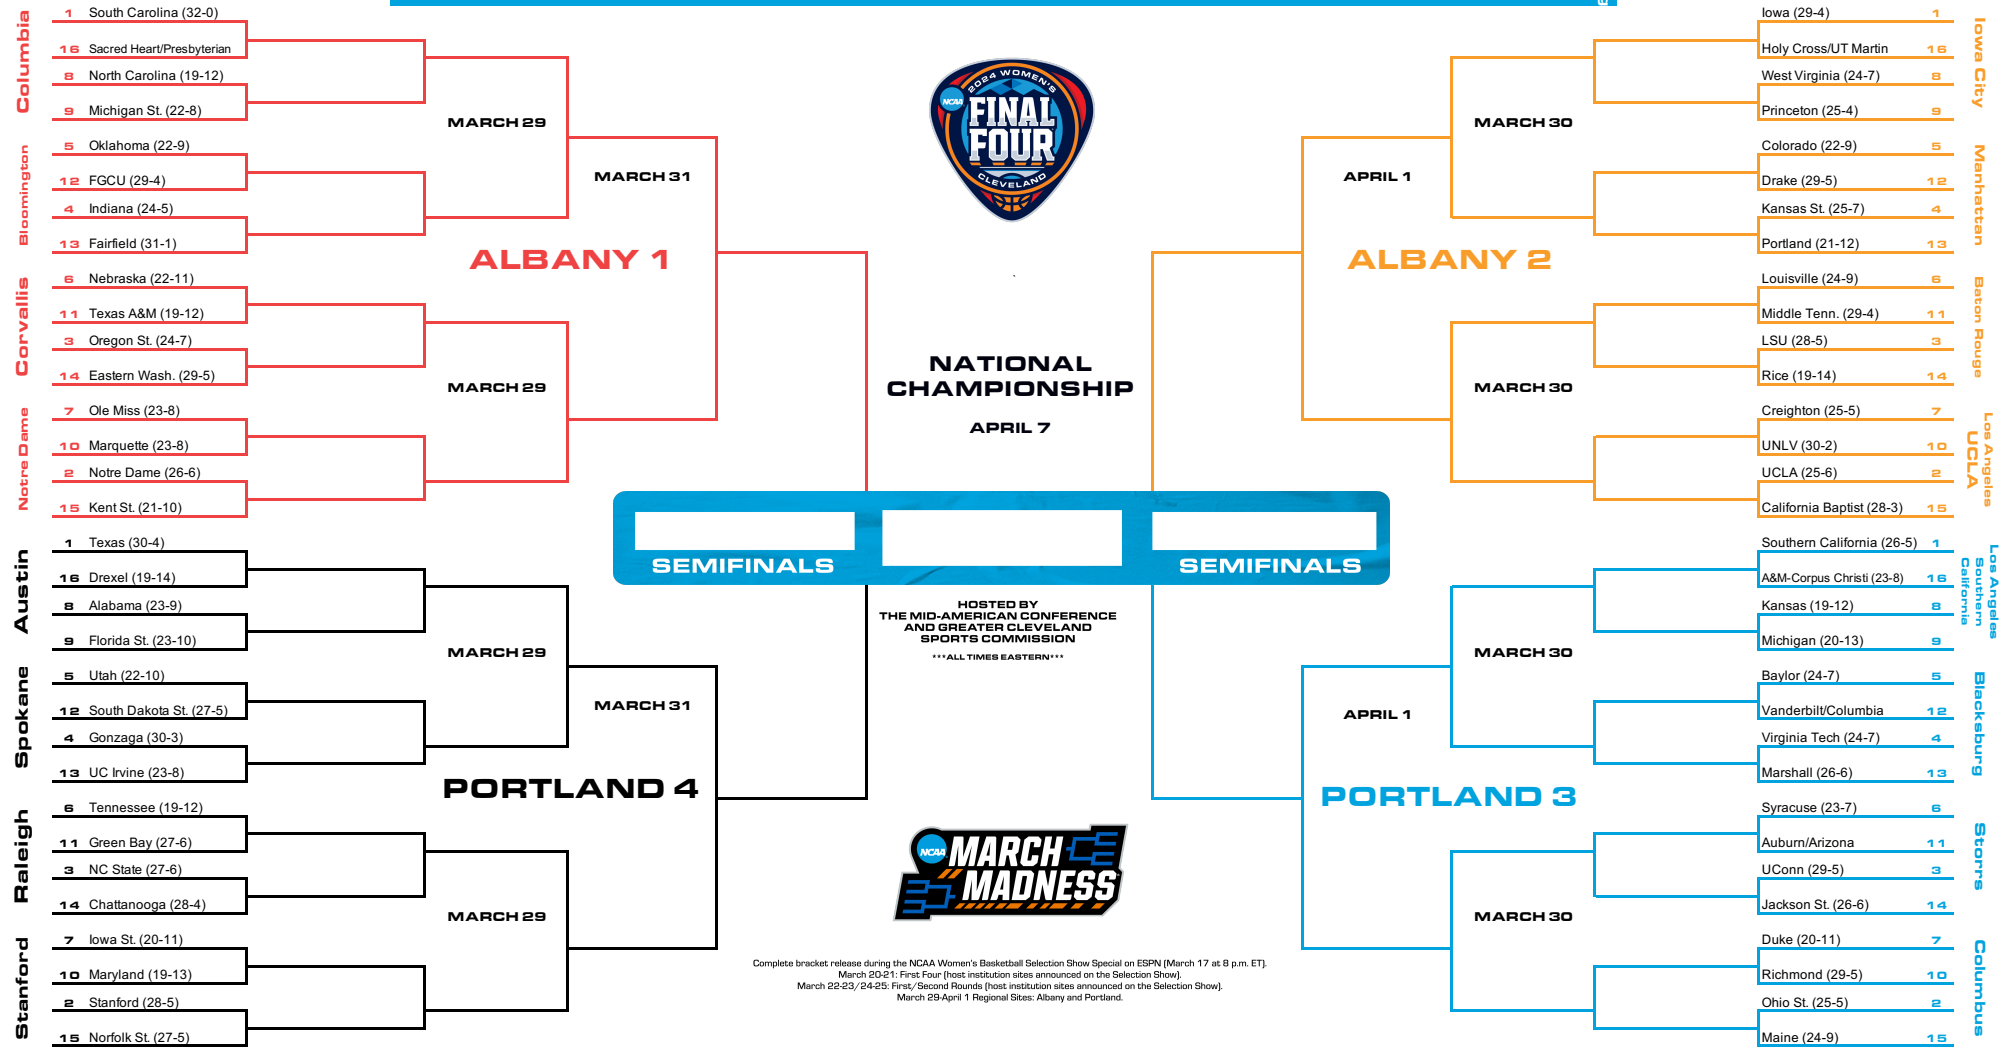

2024 NCAA DIVISION I WOMEN'S BASKETBALL CHAMPIONSHIP

FIRST ROUND MARCH 22-23   **SECOND ROUND** MARCH 24-25   **SWEET SIXTEEN®** MARCH 29-30   **ELITE 8®** MARCH 31-APRIL 1   **NATIONAL SEMIFINALS** APRIL 5   **NATIONAL SEMIFINALS** APRIL 5   **ELITE 8®** MARCH 31-APRIL 1   **SWEET SIXTEEN®** MARCH 29-30   **SECOND ROUND** MARCH 24-25   **FIRST ROUND** MARCH 22-23

FIRST FOUR®

Columbia	Sacred Heart (24-9) March 19	Iowa City	Holy Cross (20-12) March 20	Storrs	Auburn (20-11) March 20	Blackburg	Vanderbilt (22-9) March 19
	Presbyterian (20-14)		UT Martin (16-16)		Arizona (17-15)		Columbia (23-6)

MARCH 20-21

FOOTBALL **ALL**

abc ESPN ESPN 2 ESPN U ESPNEWS

#MARCHMADNESS

Information subject to change; for more details, visit ncaa.com/wbbmarchmadness
© 2024 National Collegiate Athletic Association.
No commercial use without the NCAA's written permission.